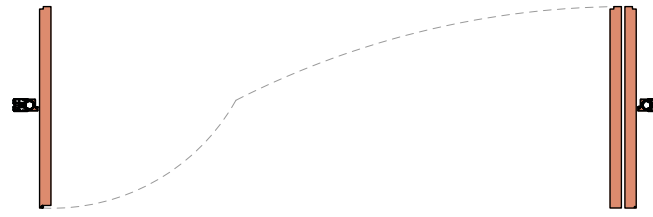

Allestimento "A"

Apertura singola pieghevole a 2 ante
Larghezza Foro Muro: **Minimo 1245 - Max 2585**

Equipment "A"

Single folding opening with 2 door leaves
Wall Hole Width: **Minimum 1245 - Max 2585**

Allestimento "B"

Apertura doppia: singola + pieghevole a 2 ante
Larghezza Foro Muro: **Minimo 1910 - Max 3780**

Equipment "B"

Double opening: single + folding with 2 door leaves
Wall Hole Width: **Minimum 1910 - Max 3780**