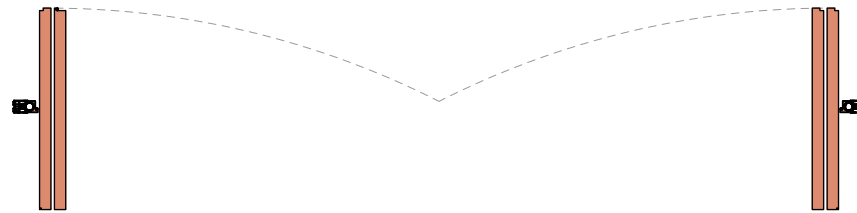

Equipment "C"

Double folding opening with 2 door leaves
Wall Hole Width: **Minimum 2300 - Max 4980**