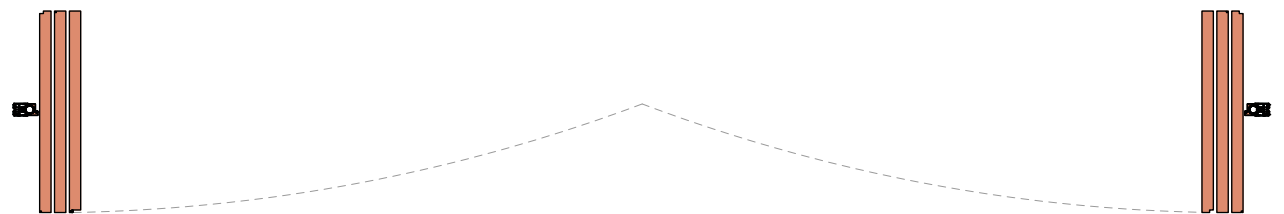

Equipment "G"

Double opening: single + folding with 3 door leaves
Wall Hole Width: **Minimum 3550 - Max 6190**